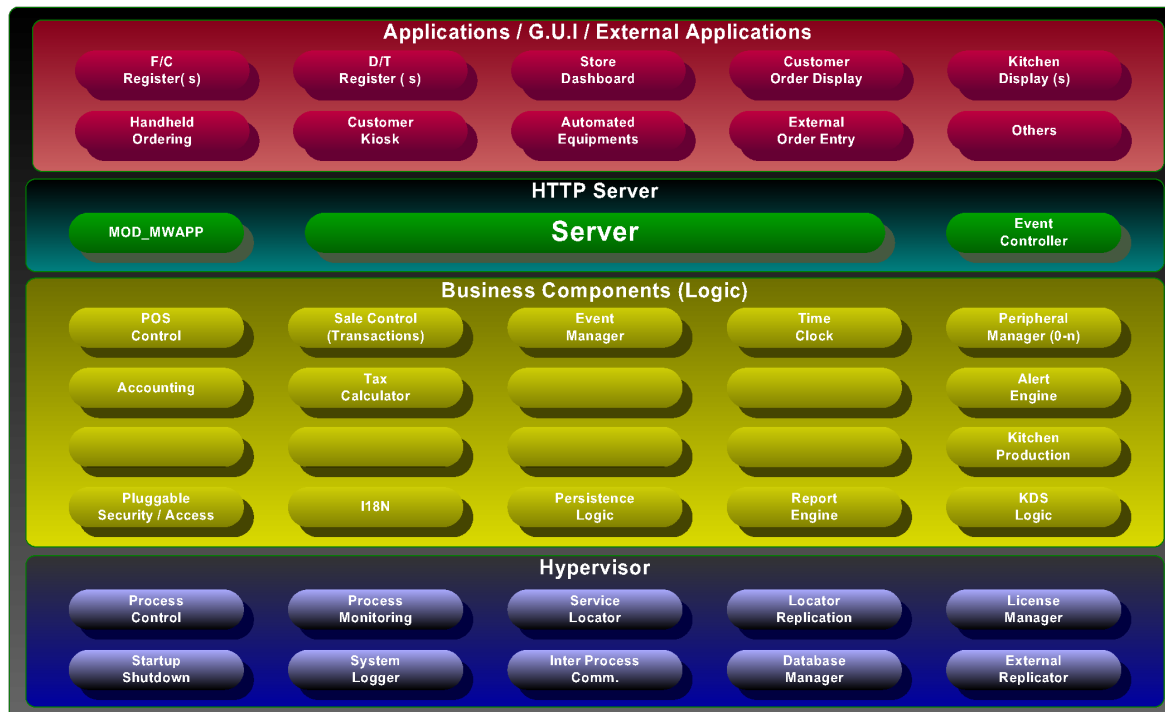

HIGHLIGHTS

- Environment and tools for custom restaurant application development
- Highly reliable system w/ best-in-class restaurant capabilities built in
- Built-in internationalization capabilities for currency, language, character sets, tax, and government regulation
- Centralized data management, deployment and application support
- Global remote support process

SUCCESS FORMULA

Unique Platform Architecture
Plus: Deep Domain Expertise
Minus: Tough Lessons Learned The Hard Way

= MW:APP

ARCHITECTURE OVERVIEW

Applications / G.U.I

- Thin or thick client
- Enables highly tailored user experiences
- REST protocol communication

External Interface / HTTP Server

- Standards based external communication (Apache)

Business Components / Logic

- Implements the complete application logic
- Specialized development platform
- Built in best-in-class restaurant functionality

Hypervisor

- Highly portable, tech agnostic & standards-based
- Processes management and monitoring for highly reliable design and failover capability